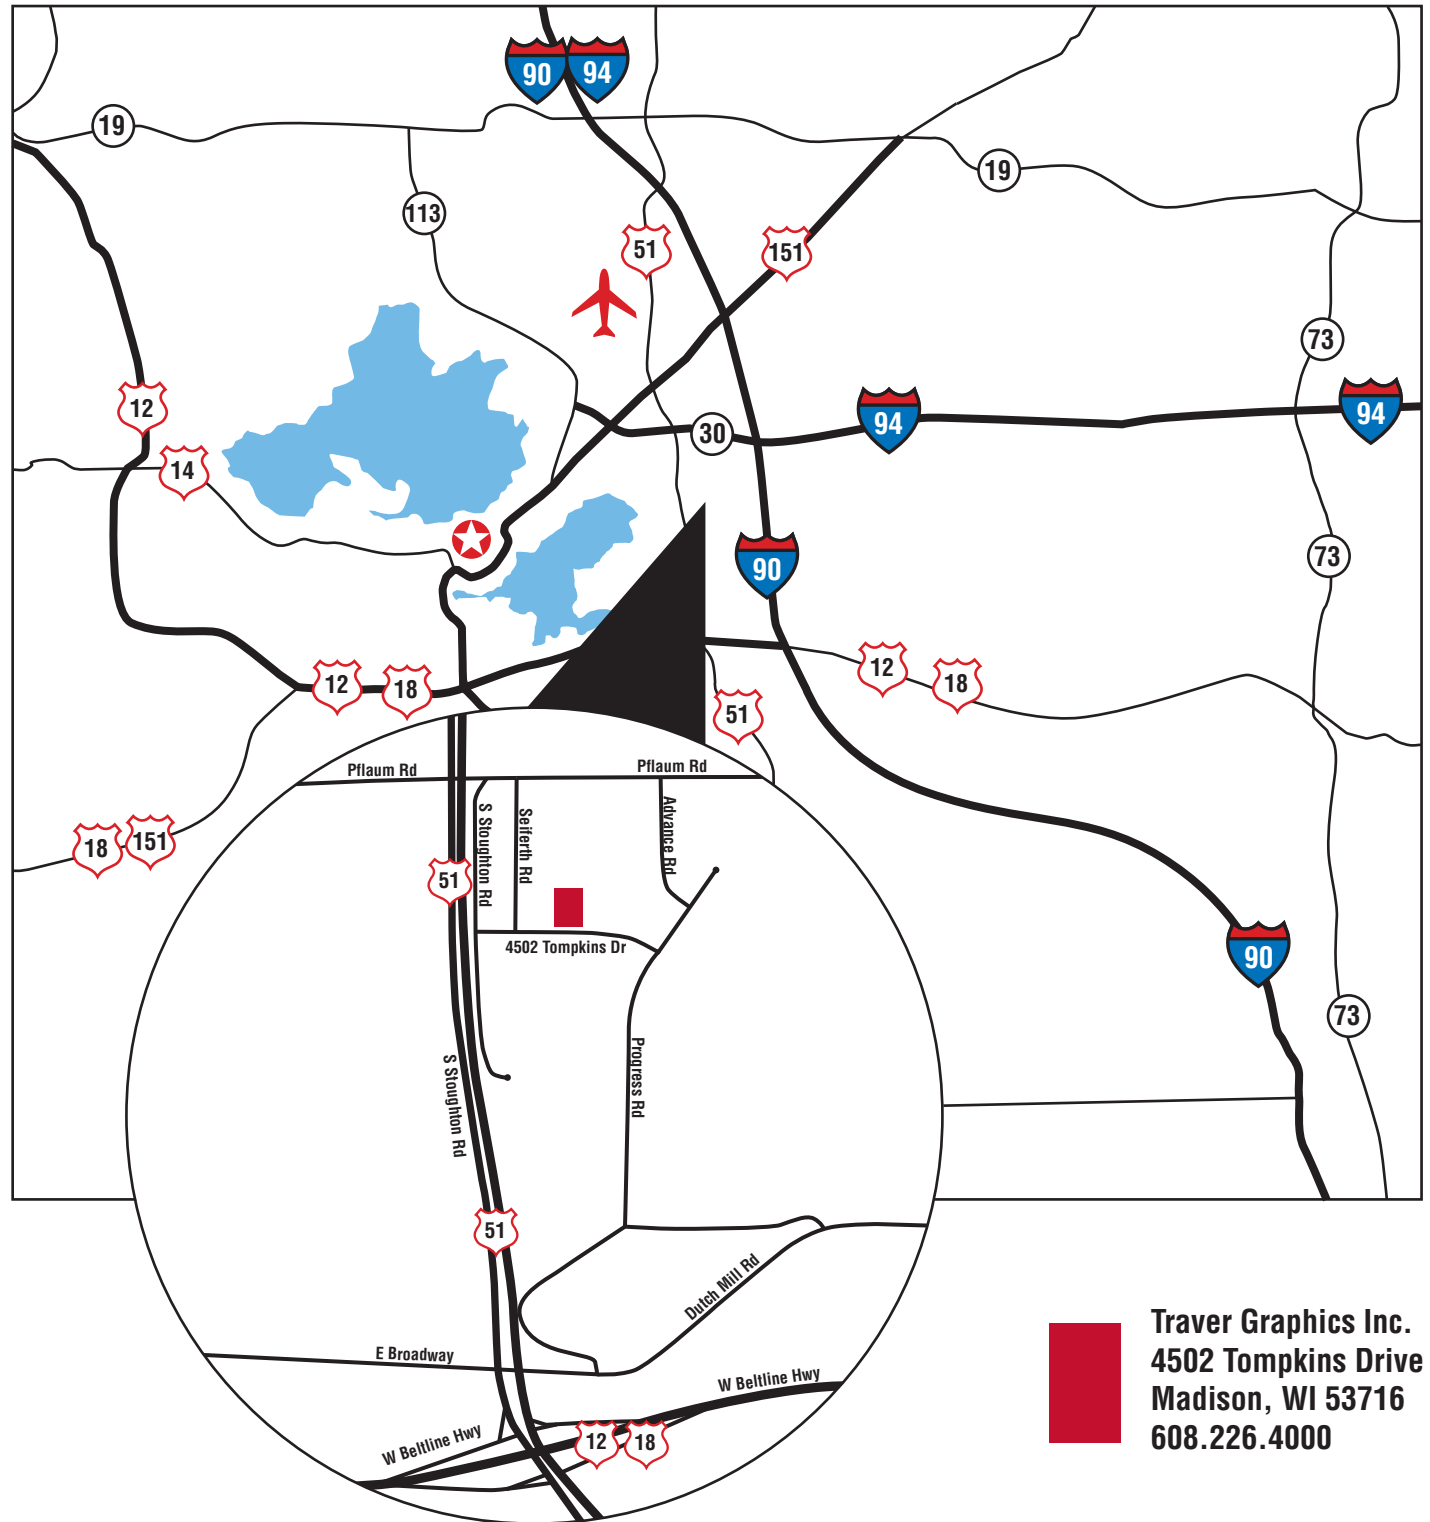

Traver Graphics Inc.

From Milwaukee:

Take I90/94 West toward Madison

Exit I90 South toward Janesville

Exit Hwy 12&18 West

Exit Hwy 51 Turn Right

Turn Right on Pflaum Rd

Turn Right Seiferth Rd

Turn Left Tompkins Dr

Traver Graphics on Left

From Chicago:

Take I90 North toward Madison

Exit Hwy 12&18 West

Exit Hwy 51 Turn Right

Turn Right on Pflaum Rd

Turn Right Seiferth Rd

Turn Left Tompkins Dr

Traver Graphics on Left

Traver Graphics Inc.
4502 Tompkins Drive
Madison, WI 53716
608.226.4000